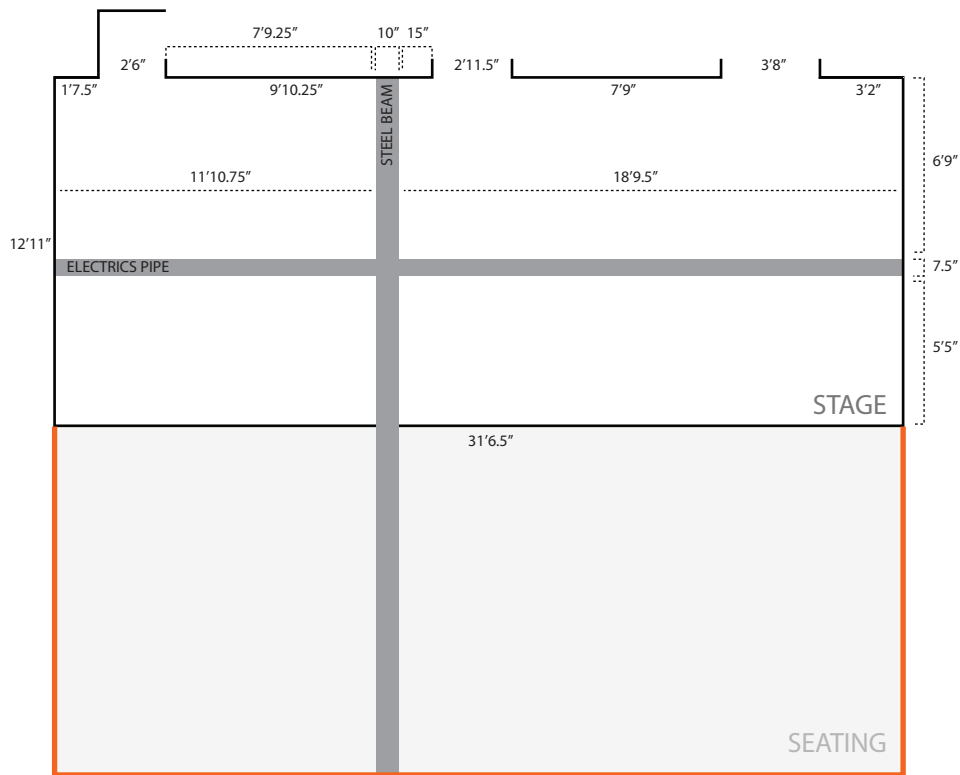

At the Historic Spring Garden Mill In Tyler State Park
PO Box 643
Newtown, PA 18940

Box Office 215.860.0818
information@langhorneplayers.org

STAGE MEASUREMENTS

PAGE 2

VIEW FROM TOP

VIEW FROM SIDE