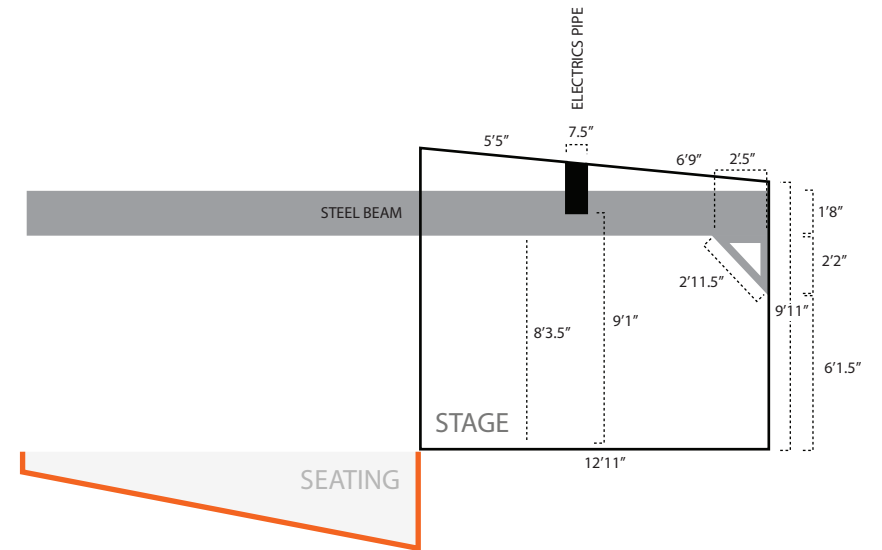

At the Historic Spring Garden Mill In Tyler State Park
PO Box 643
Newtown, PA 18940

Box Office 215.860.0818
information@langhorneplayers.org

STAGE MEASUREMENTS

PAGE 2

VIEW FROM TOP

VIEW FROM SIDE