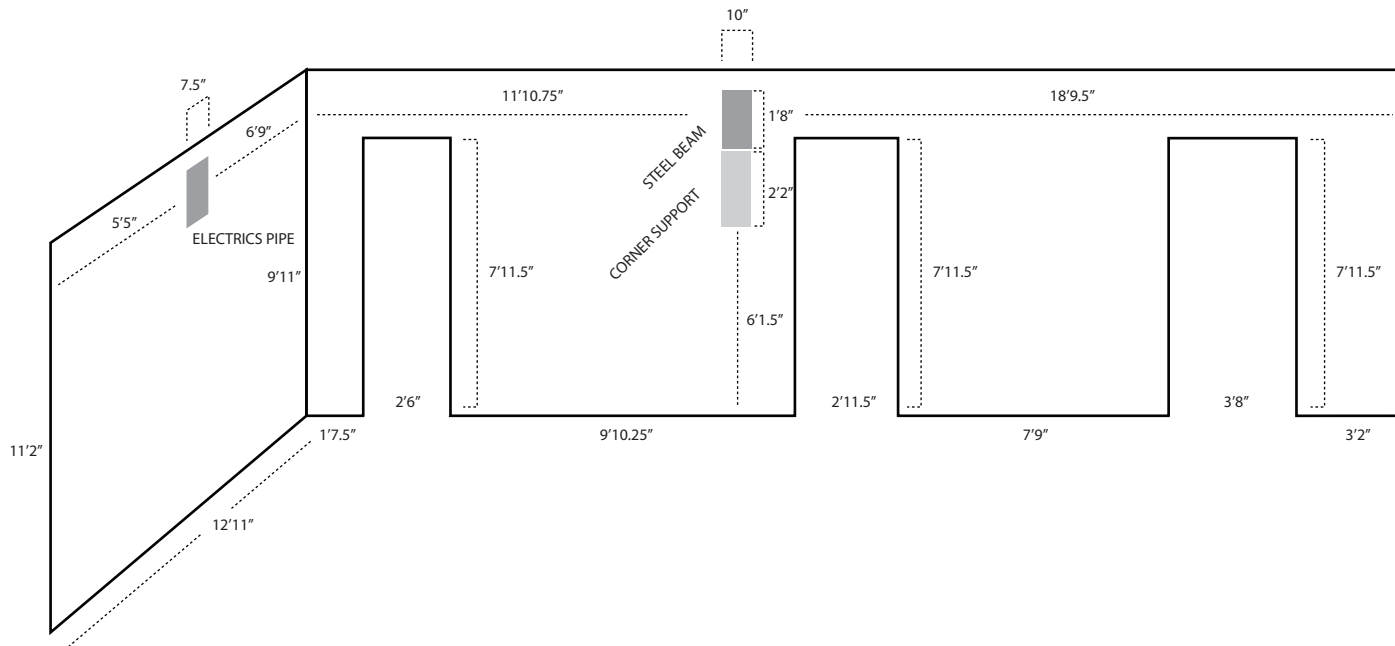

Langhorne Players

At the Historic Spring Garden Mill In Tyler State Park
PO Box 643
Newtown, PA 18940

Box Office 215.860.0818
information@langhorneplayers.org

STAGE MEASUREMENTS

PAGE 1

VIEW FROM FRONT